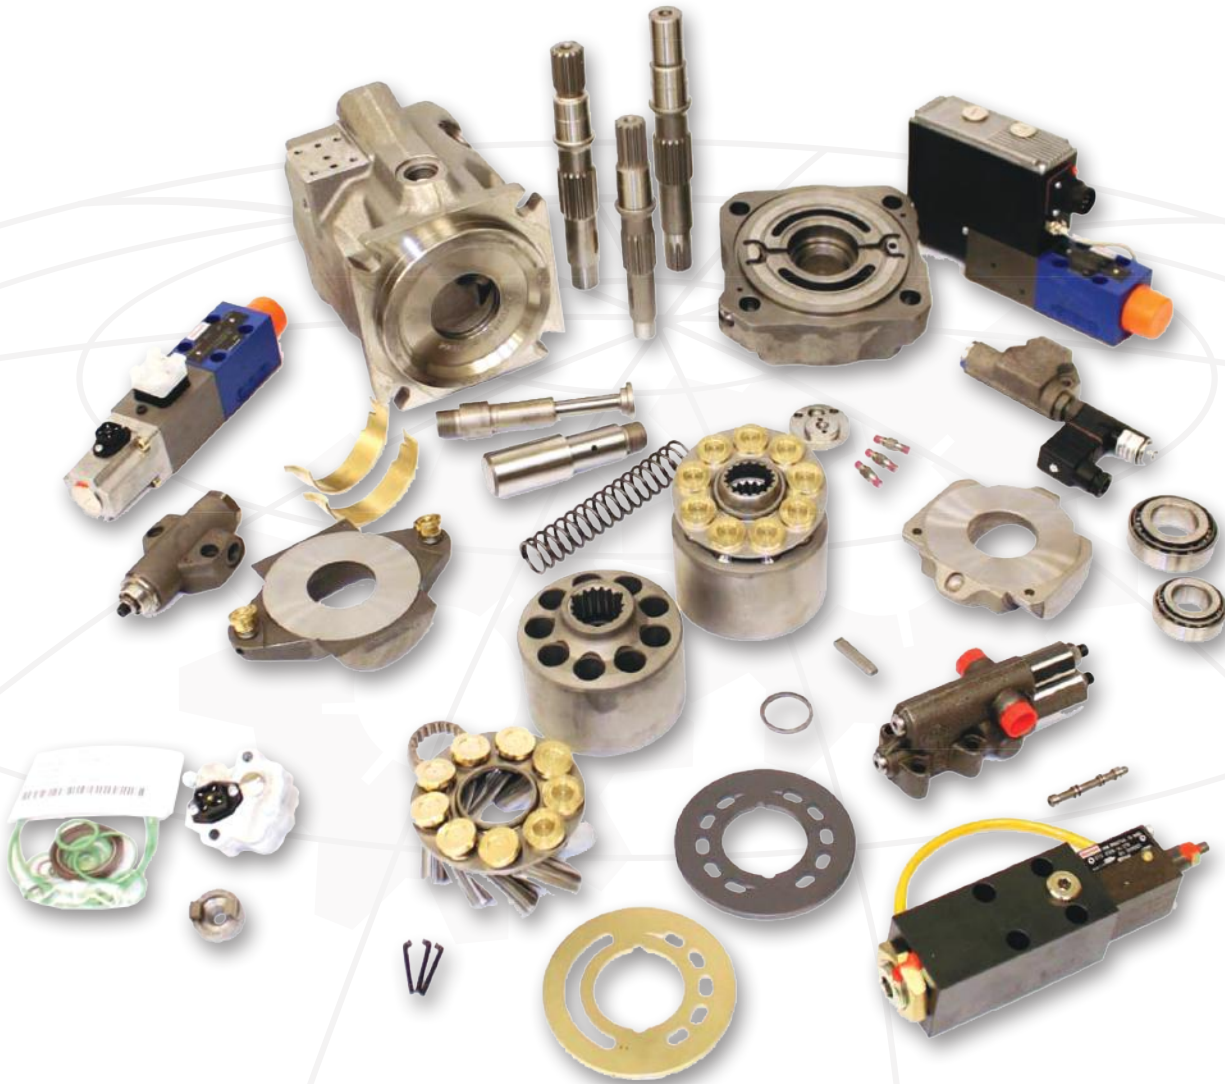

BOSCH REXROTH A10V

SERVICE SPARE PARTS

GENUINE
rexroth
A Bosch Company
Product & Parts

GENUINE Original Spare Parts
Keep Machines Running Longer!

For added convenience, visit our online store: shop.etshydro.com

ETS **ENGINEERING
TECHNOLOGY
SERVICES**

P 901.369.5404 | info@etshydro.com | 3861 Delp Street, Memphis, TN 38118

www.etshydro.com