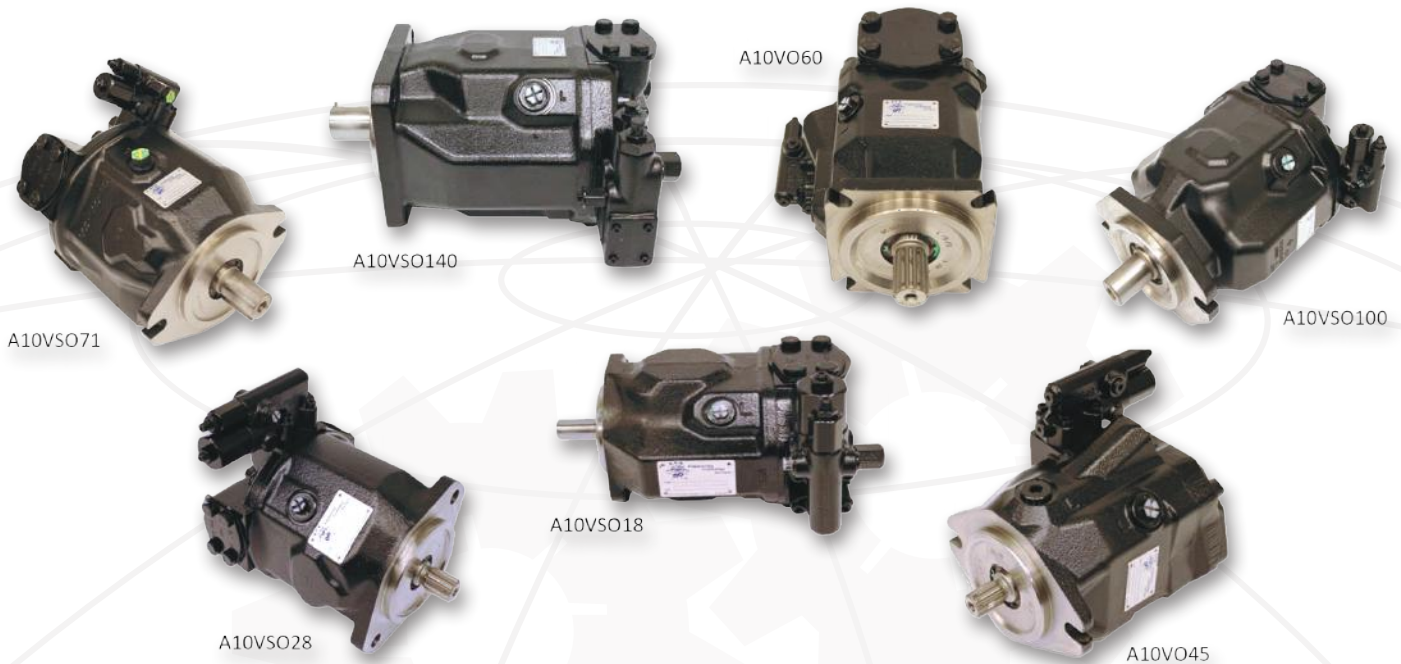

UNITS, SPARE PARTS & REPAIR

A10V HYDRAULIC PUMPS

GENUINE
rexroth
A Bosch Company
Product & Parts

Bosch Rexroth A10V Series Pumps

NEW and Factory-Remanufactured* Units

We are your “One-Stop Shop” for New & Remanufactured 10V units, using only **GENUINE** Parts from Bosch Rexroth.

*1-Year Warranty

*Limited Remanufactured inventory (in stock)

ETS  **ENGINEERING
TECHNOLOGY
SERVICES**

- World's Largest Supplier of **GENUINE** Hydraulic Units & Parts
- Locations in the USA & Europe
- 24/7 Online Store for Expedited Support
- \$35M of Hydraulic Pump, Motor & Valve Inventory

A10VPUMPS FLYER 2.2.24

P 901.369.5404 | info@etshydro.com | 3861 Delp Street, Memphis, TN 38118

For added convenience, visit our online store: shop.etshydro.com

BOSCH REXROTH A10V

SERVICE SPARE PARTS

GENUINE
rexroth
A Bosch Company
Product & Parts